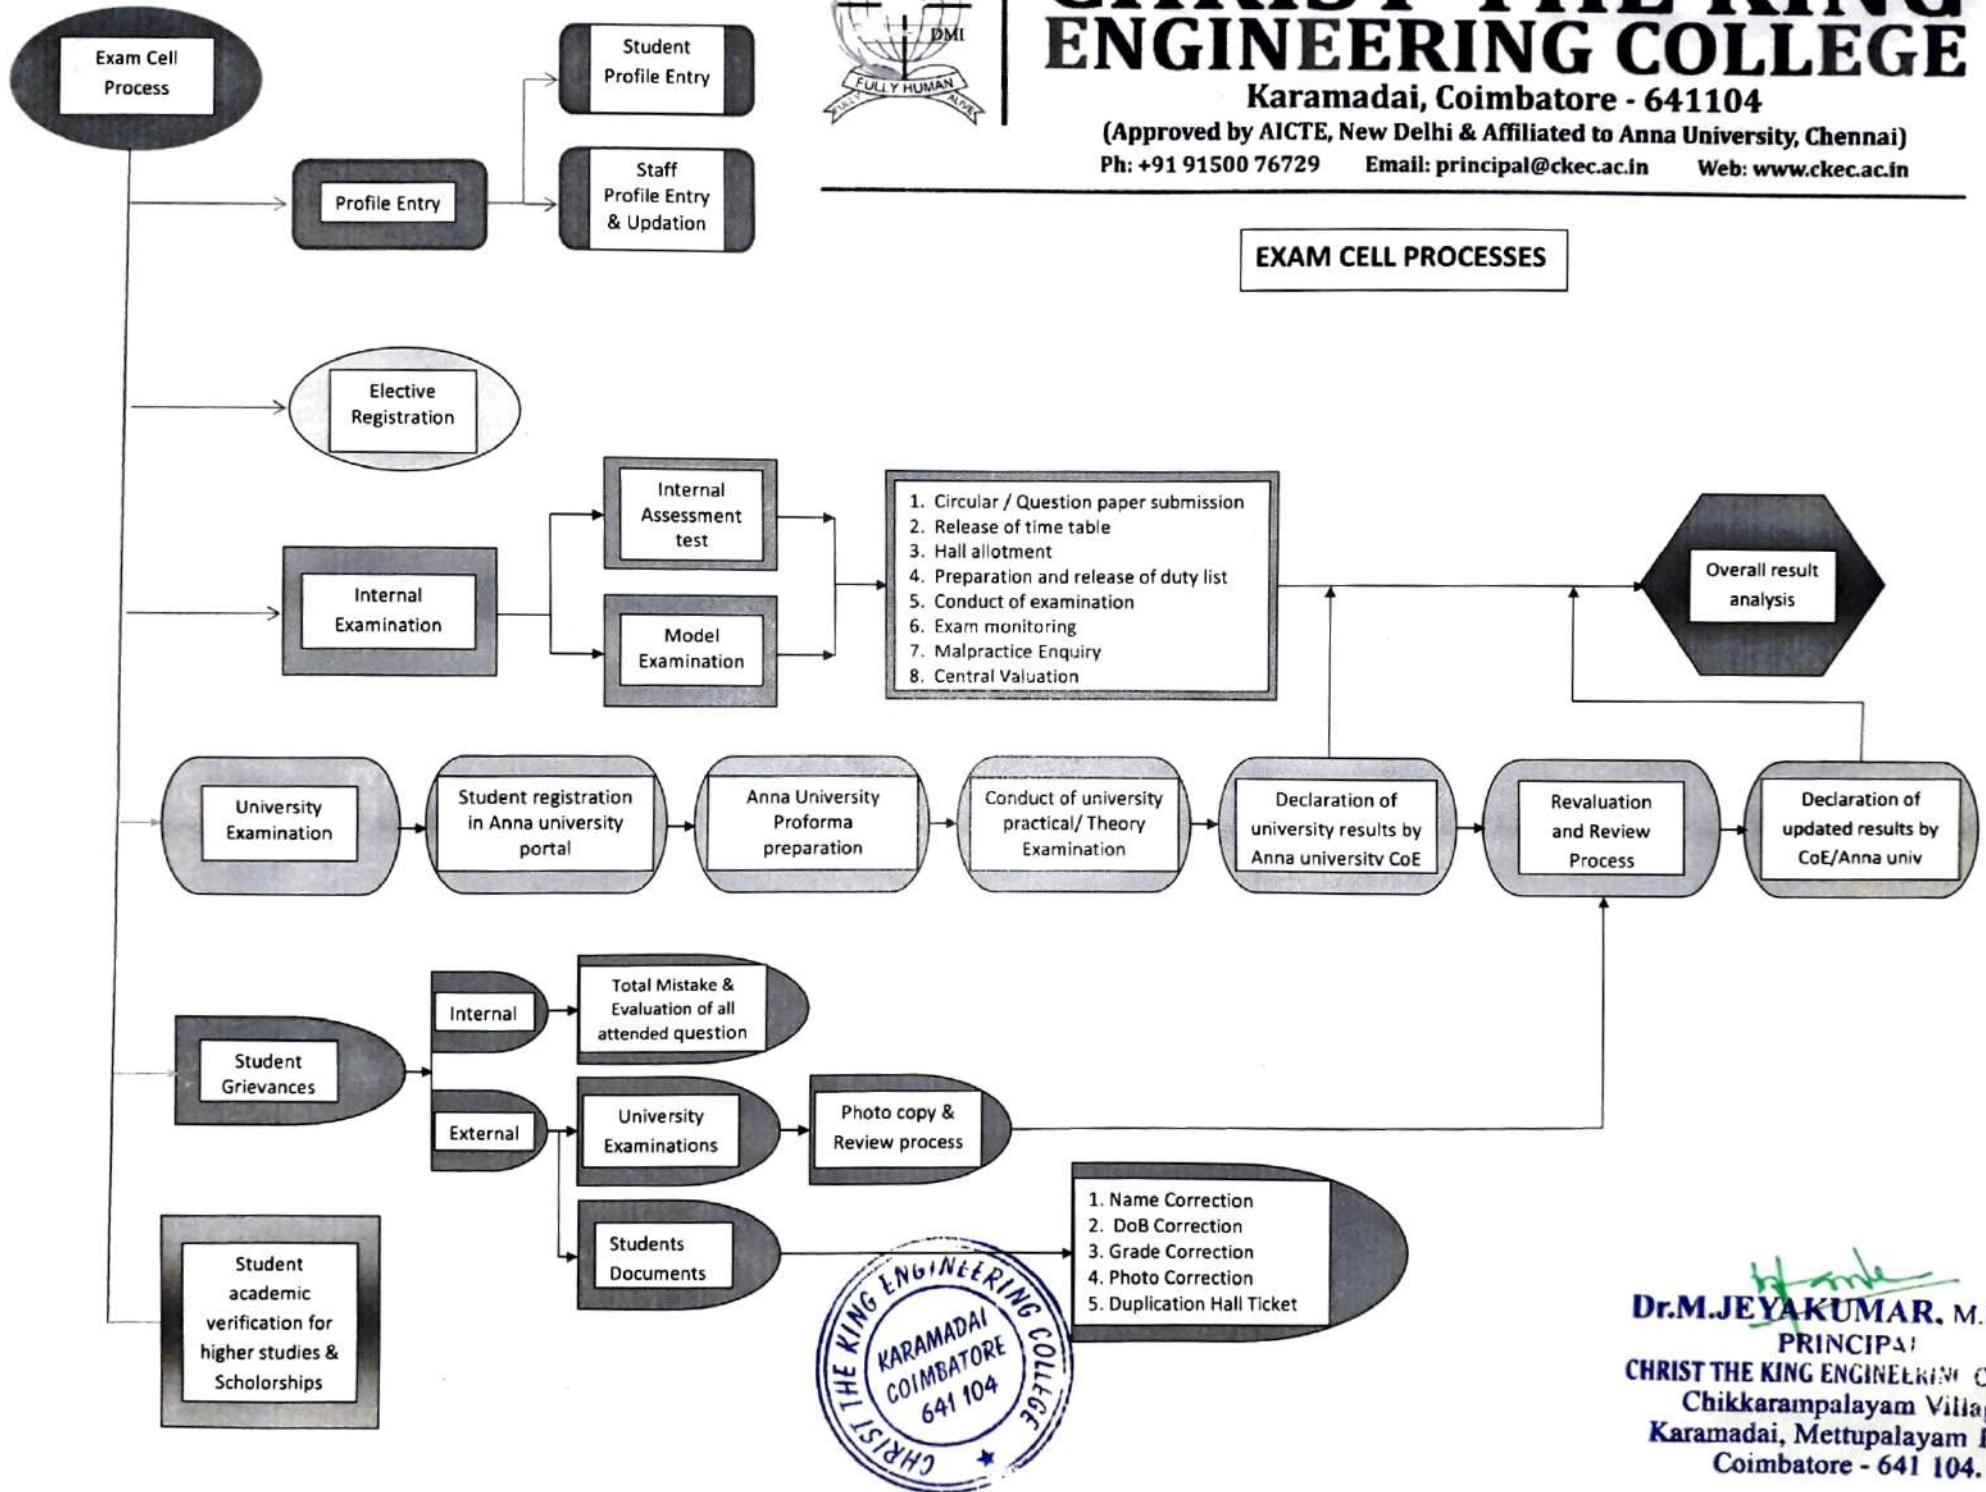

CHRIST THE KING ENGINEERING COLLEGE

Karamadai, Coimbatore - 641104

(Approved by AICTE, New Delhi & Affiliated to Anna University, Chennai)

Ph: +91 91500 76729

Email: principal@ckec.ac.in

Web: www.ckec.ac.in

Dr. M. Jeeyakumar
Dr. M. JEYAKUMAR, M.E., Ph.D.
 PRINCIPAL
 CHRIST THE KING ENGINEERING COLLEGE,
 Chikkarampalayam Village,
 Karamadai, Mettupalayam Taluk,
 Coimbatore - 641 104.